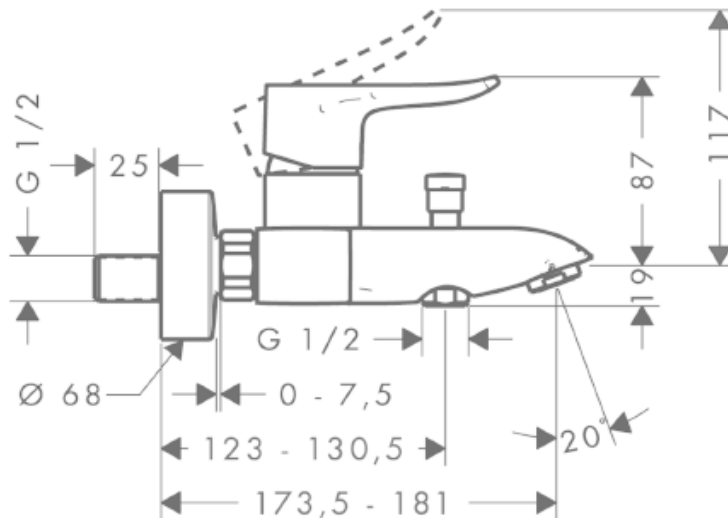

SPECIFICATION SHEET - fittings

BRAND:	hansgrohe	Product Photo:
ORIGIN:	Germany	
SERIES:	New Metris	
PRODUCT DESCRIPTION:	Exposed single lever bath/shower with automatic diverter • Flow rate: 22 l./min. at 3 bar • Flow pressure; 1~5 bar (15~70 psi)	
MODEL No.	31480 000	
FINISH/COLOUR:	Chrome-plated	
DIMENSIONS:		
OPTIONAL MATCHING PARTS:	Handshower set	

Technical Informations: Suitable for continous flow water heater

REMINDER:	Pipe flushing must be done before faucets are installed. Failure to do so voids the warranty.
	Do not use cleaners containing abrasive cleansers, ammonia, bleach, acids, waxes, alcohol, solvents or other products not recommended for chrome.
	All information is for reference only, installation shall always be based on the actual product delivered.